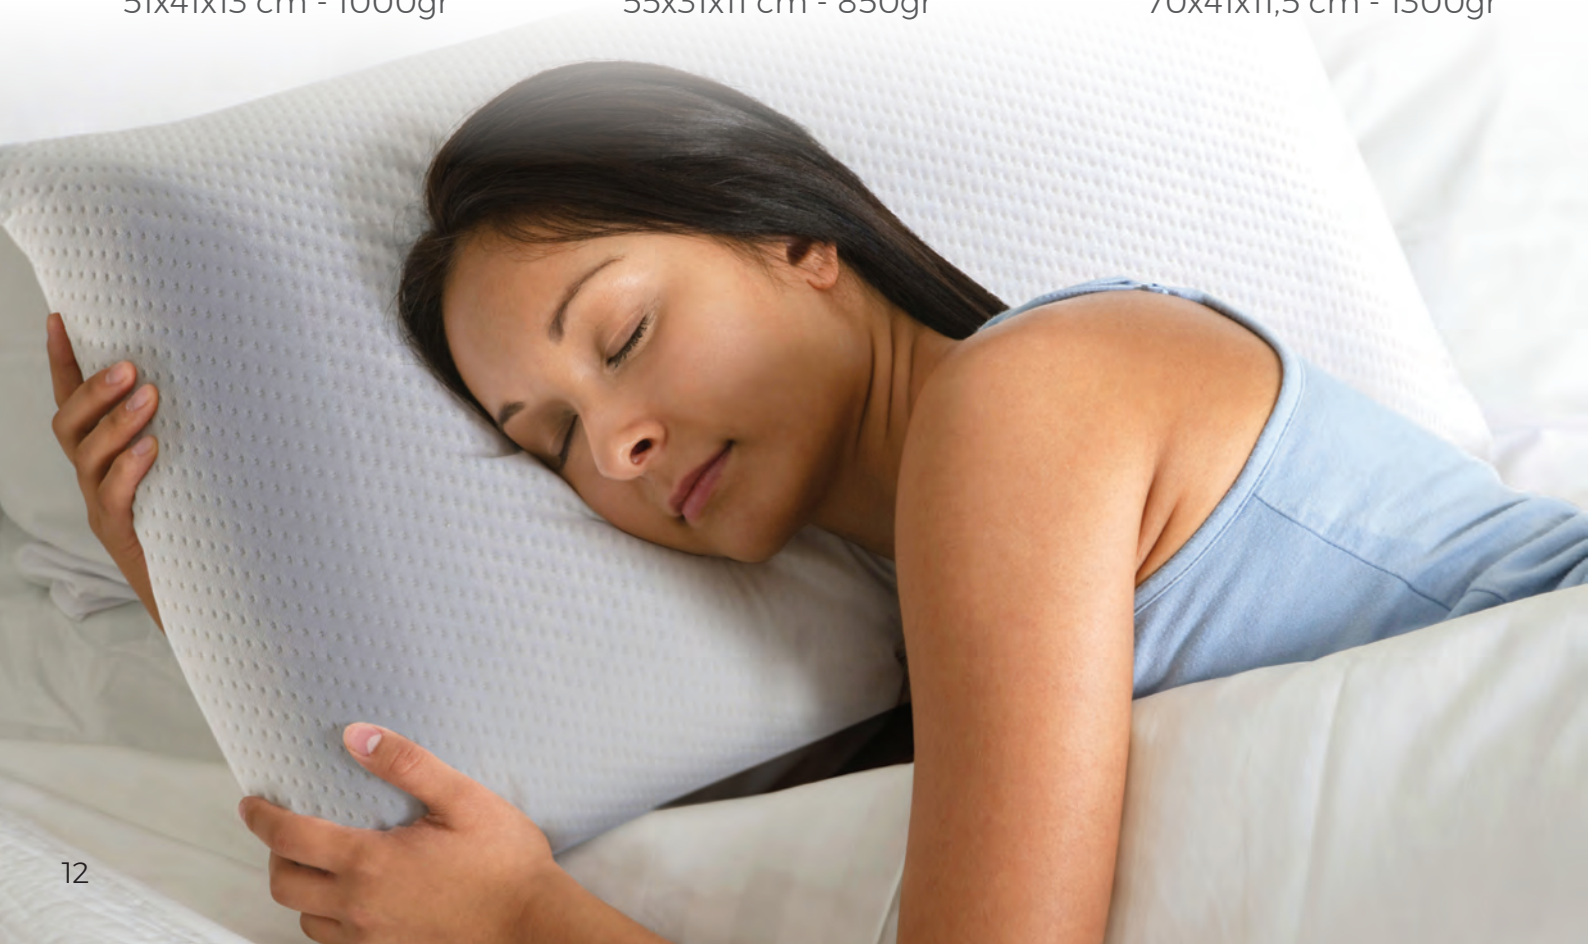

A soft touch...

ComfortTouchFORM touches your body gently and provides you a unique sleep experience as if you are sleeping on the clouds with its quality form and cotton-like surface. Waking up after such an experience lets you make a good start to the day.

Minimizing the allergy risk with its cotton-like surface and high quality materials, ComfortTouchFORM is a healthy choice with its anti-allergic and hygienic properties.