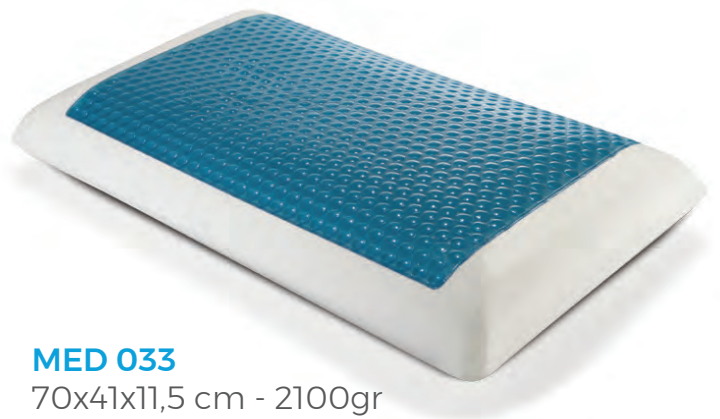

## For a fresher and more comfortable sleep...

Created by employing methods of injection on gel plates, GelCellForm foam offers a unique sleep experience by offering you the feeling of freshness you need while you sleep.