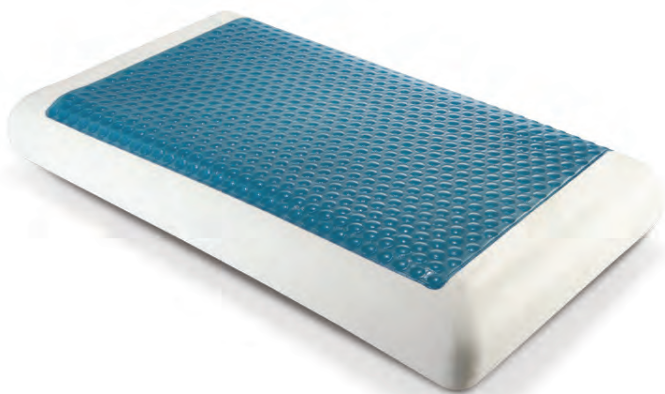

MED 024
68x39x11 cm - 2050gr