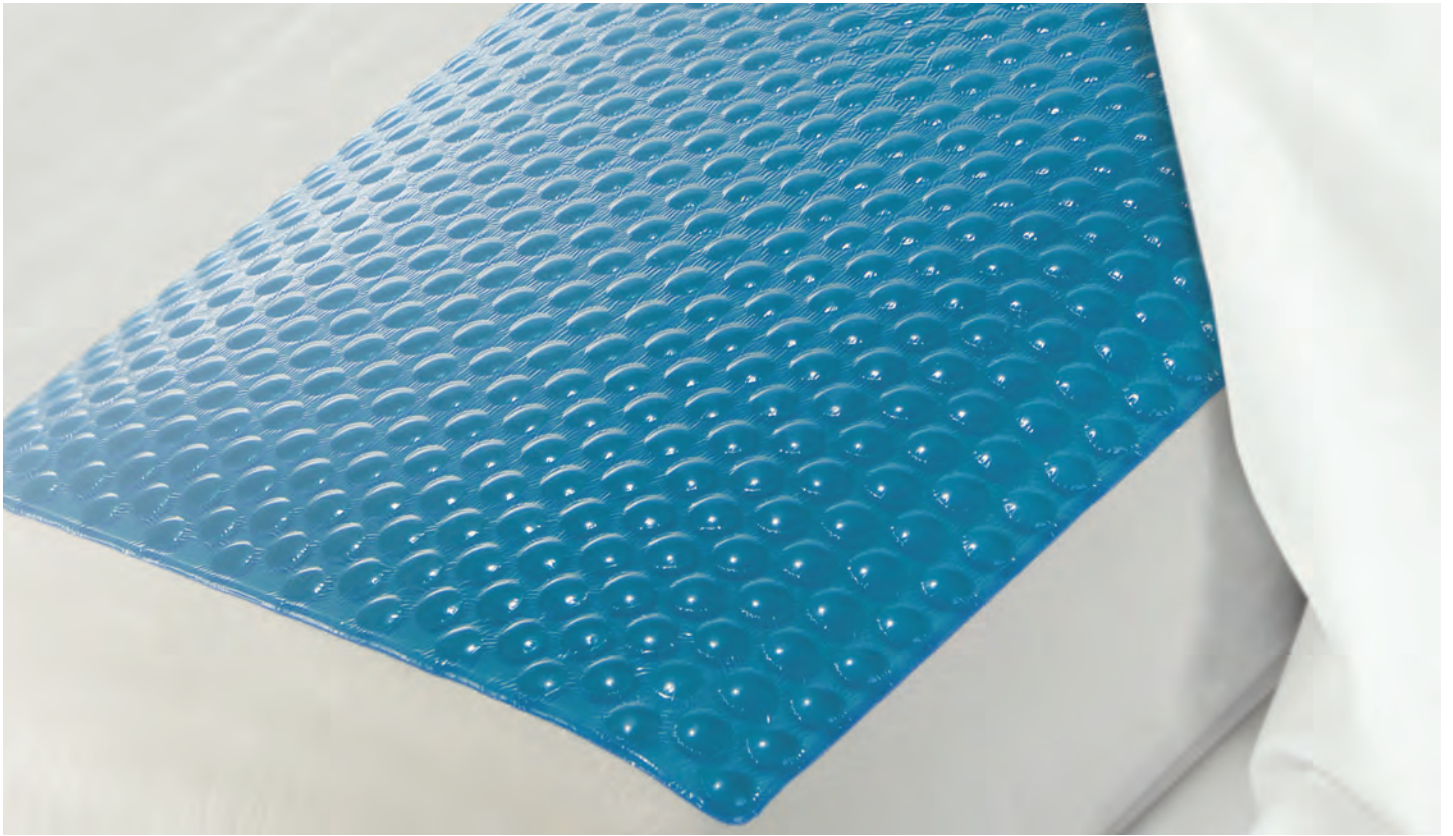

Visco feature helps to regulate blood circulation by minimizing the pressure in the head and neck area. The voids in AirComfortFORM provide additional softness and help to feel the air flow in a comfortable loop. Thus, it also prevents apnea that occurs as a result of sleeping in a wrong position.

**MED 011**

51x41x13 cm - 1000gr

**MED 024**

68x39x11 cm -1250 gr

**MED 033**

70x41x11,5 cm - 1300gr

The holes in AirComfortFORM are extra. while providing softness, it helps to feel the air flow with a comfortable loop. Thus, sleeping in the wrong position is a It also prevents shortness of breath that occurs as a result of it.

## For a fresher and more comfortable sleep...

Created by employing methods of injection on gel plates, GelCellForm foam offers a unique sleep experience by offering you the feeling of freshness you need while you sleep.